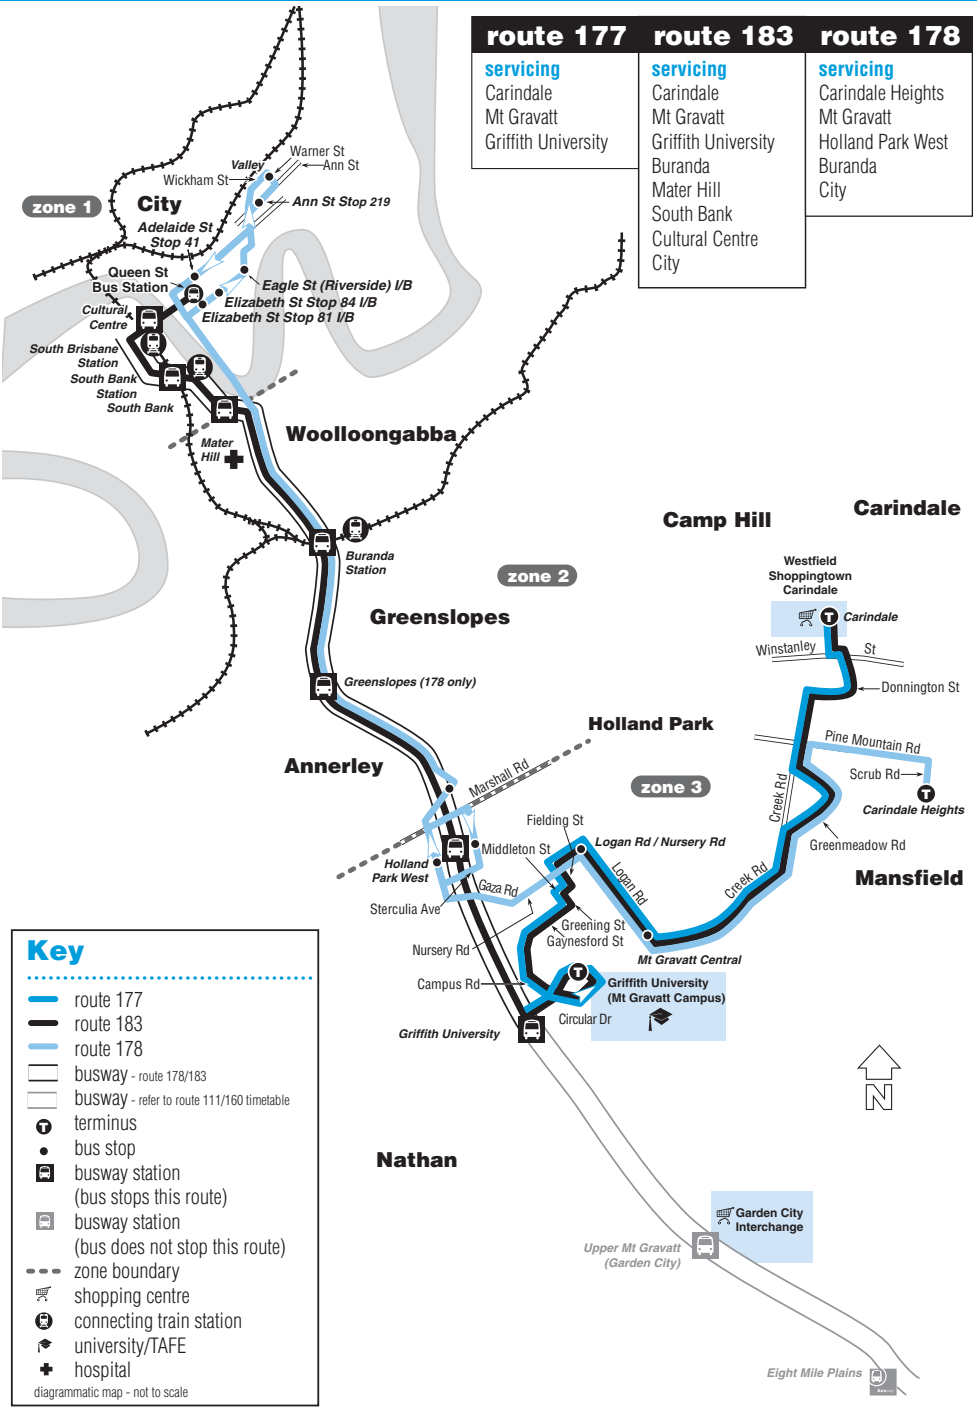

route map

TRANSLink ticket types

routes
177 Carindale to Griffith Uni all stops
178 Carindale Heights to City all stops
183 Carindale via Griffith Uni to City all stops

route 177	route 183	route 178
servicing Carindale Mt Gravatt Griffith University	servicing Carindale Mt Gravatt Griffith University Buranda Mater Hill South Bank Cultural Centre City	servicing Carindale Heights Mt Gravatt Holland Park West Buranda City

Key

- route 177
- route 183
- route 178
- busway - route 178/183
- busway - refer to route 111/160 timetable
- terminus
- bus stop
- busway station (bus stops this route)
- busway station (bus does not stop this route)
- zone boundary
- shopping centre
- connecting train station
- university/TAFE
- hospital

c CONNECTIONS TO CITY

Route 177 services arrive at Griffith Uni Busway Station side platform, adjacent to the traffic roundabout. City-bound Routes 111 & 160 services depart from Platform 1 every 5 to 8 minutes and arrive at King George Square Station Platform 1, 16 minutes later and Roma Street Station Platform 1, 18 minutes later (Route 111) or Queen St Bus Station (Route 160) 16 minutes later, serving all intermediate stations.

CONNECTIONS FROM CITY

Connecting Busway services leave from King George Square Station **Platform 2F** (Route 111) or Queen St Bus Station **Platform A9** (Route 160) as follows:

Route	Time	
a	160 8:02 am	Change at Griffith Uni Busway Station and transfer to Route 177, which departs from the side platform adjacent to the traffic roundabout.
b	160 8:22 am	
c	111 8:55 am	
d	160 9:25 am	
e	160 9:55 am	
f	160 3:25 pm	
g	111 3:47 pm	
h	160 4:21 pm	
i	111 5:22 pm	
j	160 6:21 pm	
k	111 6:57 pm	